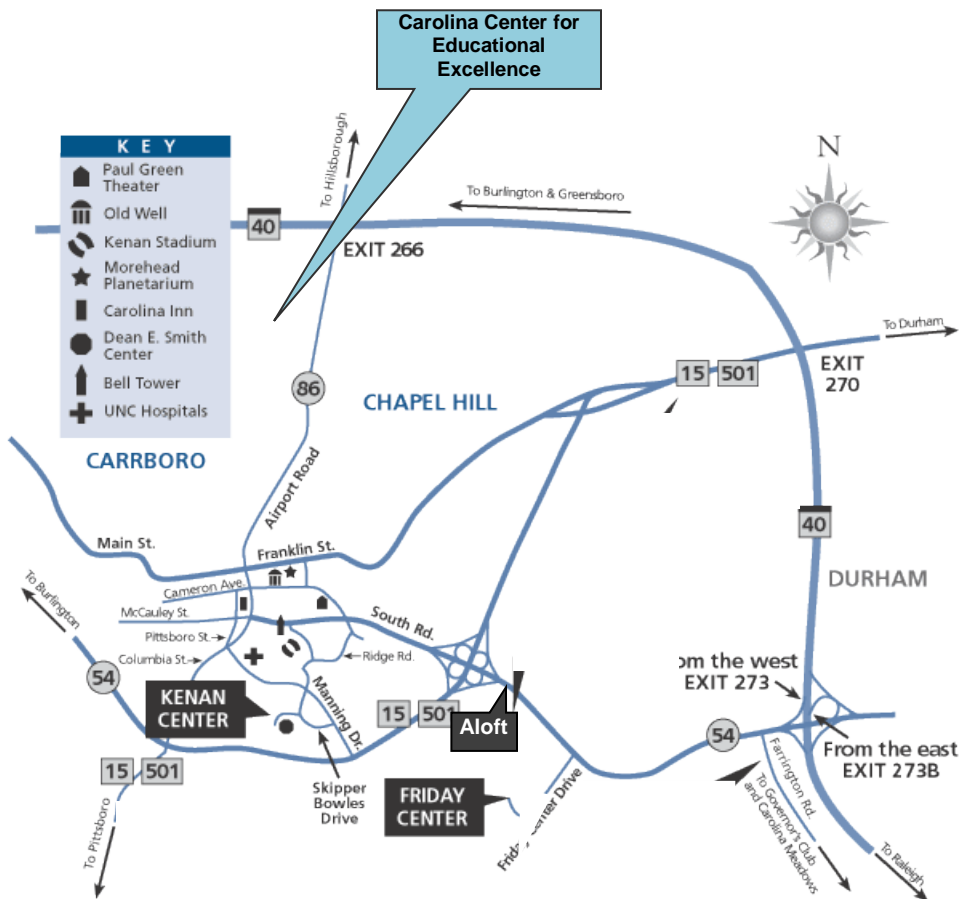

## From Interstate 40 East (from Raleigh and points east):

Take Exit 266 and turn left at the end of the exit ramp onto Hwy 86/Martin Luther King Jr. Blvd. towards Chapel Hill. Proceed 1.2 miles on Martin Luther King Jr. Blvd. Turn right at the traffic light onto Homestead Rd. Proceed one mile on Homestead. Turn left at the traffic light onto Seawell School Rd. Proceed 0.5 miles to the back entrance of Smith Middle School. Turn right into that entrance, where the double sign for the CCEE and Smith Middle School is located. CCEE is on the left side of the parking lot.

## From Interstate 85 South / Interstate 40 West (coming from Charlotte, Winston-Salem, Greensboro):

Take I-40 East towards Raleigh  
Take Exit 266 and turn right at the end of the exit ramp onto Hwy 86/Martin Luther King Jr. Blvd. towards Chapel Hill. Proceed 1.2 miles on Martin Luther King Jr. Blvd. Turn right at the traffic light onto Homestead Rd. Proceed one mile on Homestead. Turn left at the traffic light onto Seawell School Rd. Proceed 0.5 miles to the back entrance of Smith Middle School. Turn right into that entrance, where the double sign for the CCEE and Smith Middle School is located. CCEE is on the left side of the parking lot.

## Parking

Free parking is available in front of CCEE. Overflow parking is available in the middle school lots. Please do not park along the curb leading into the parking areas or in front of the dumpsters.