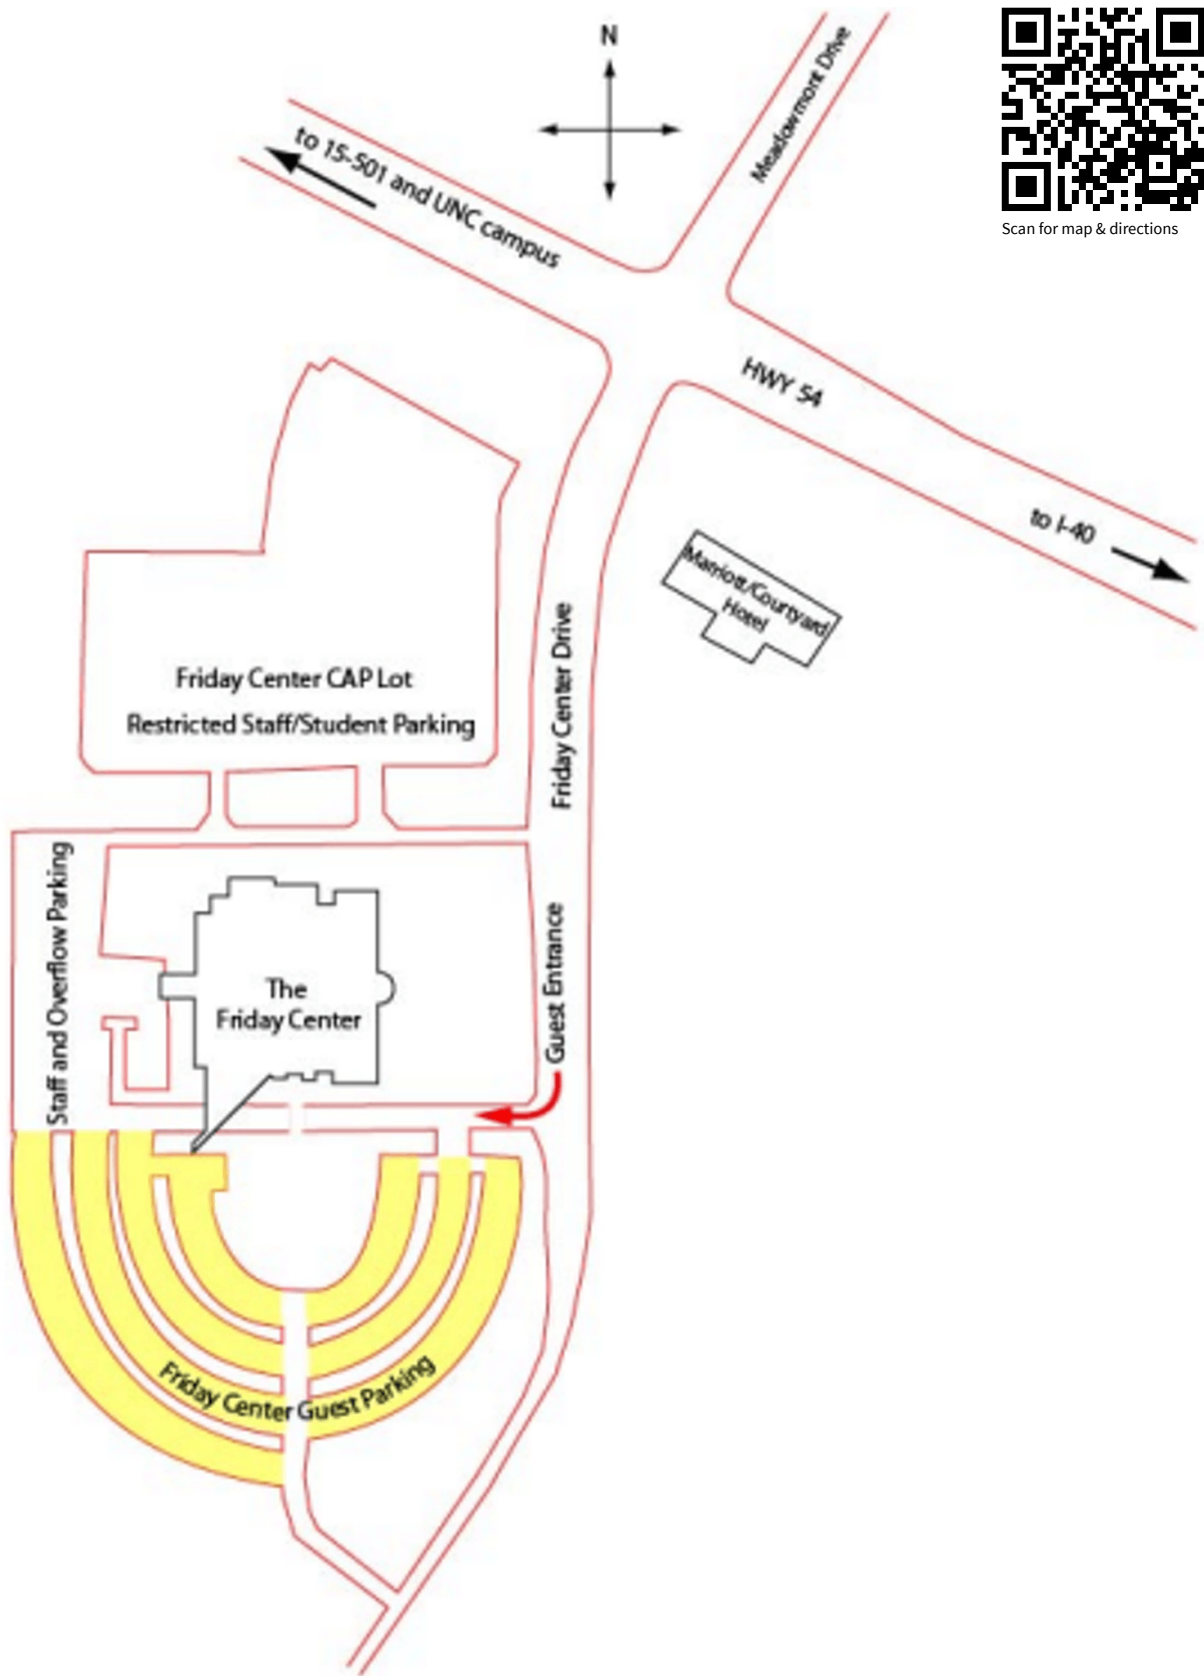

FOLD AND DISPLAY THIS SIDE UP ON DASHBOARD

VISITING

FCC RES#5236

UNC Friday Center — 100 Friday Center Drive, Chapel Hill, NC

EXPIRES

Fri Nov04 7:00pm

Valid 11/4/2022 8:00am - 11/4/2022 7:00pm

To validate scan or go to:

Pass number:

parkingattendant.com/validate 152 80252

UNC Friday Center — 100 Friday Center Drive, Chapel Hill, NC 27599

World View CC Symposium

Scan for map & directions

 = Friday Center Guest Parking Area